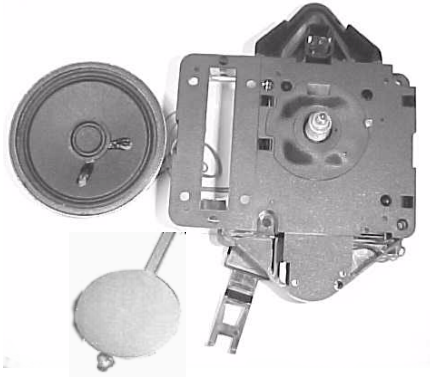

DIALS, METAL & PLASTIC

IN ARABIC NUMBERS & ROMAN NUMBERS

- DIA600 6" arabic dial plastic \$ 3.50 ea.
- DIR600 6" roman dial plastic \$ 3.50 ea.
- DIA678 6-7/8" arabic dial plastic \$ 3.50 ea.
- DIR678 6-7/8" roman dial plastic \$ 3.50 ea.
- DIAM600 6" arabic dial metal \$ 4.50 ea.
- DIRM600 6" roman dial metal \$ 4.50 ea.

Quartz Dual Chime Movement

Dual Chime movement with remote speaker. Comes with break a way pendulum & mounting hardware. Plays two melody Westminster & Whittington. Night Silencer switch. Takes one "C" battery. Hand Shaft is 5/16"

Movement size 3-3/4 wide X 4-3/8 high X 1-1/16 deep.

HANDS NOT INCLUDED & Batteries Not Included

- 74.146 1/4 Dial ... 11/16 Shaft Length ... \$ 41.75 ea.
- 74.147 3/4 Dial ... 1-3/16 Shaft Length... \$ 41.75 ea.
- 3 or more mix or match \$ 41.25 ea.

QUARTZ BIM-BAM ON RODS

Shaft fits dials up to 5/16",
 Movement size is 7" High X 5-7/8" Wide By 2" Deep
 Takes A "D" battery (not included).
 Pendulum rod adjustable to 15-1/8"
 This movement will work with the pendulum or without pendulum.
 Mounting Hardware Included. **Hands Not Included.**