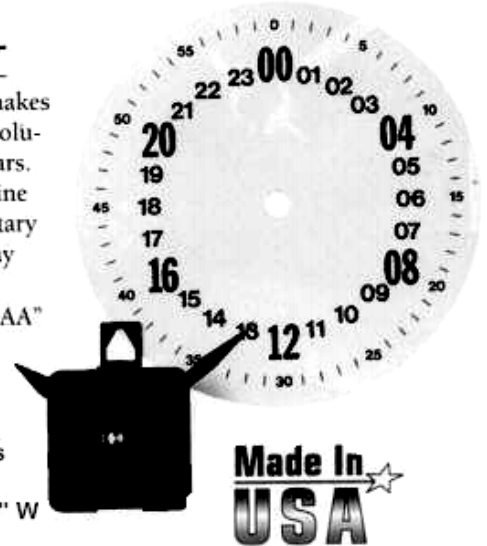

Batteries Not Included

HARDWARE AND HANDS INCLUDED

Part No.		Price
HTAA160	1 TO 5	$ 8.00 ea.
	6 & UP	$ 7.75 ea.
DI085	6 1/2" dial 1 TO 5	$ 5.85 ea.
	6 & UP	$ 5.55 ea.
DI086	9 1/2" dial 1 TO 5	$ 6.10 ea.
	6 & UP	$ 5.80 ea.

Prices subject to change without notice